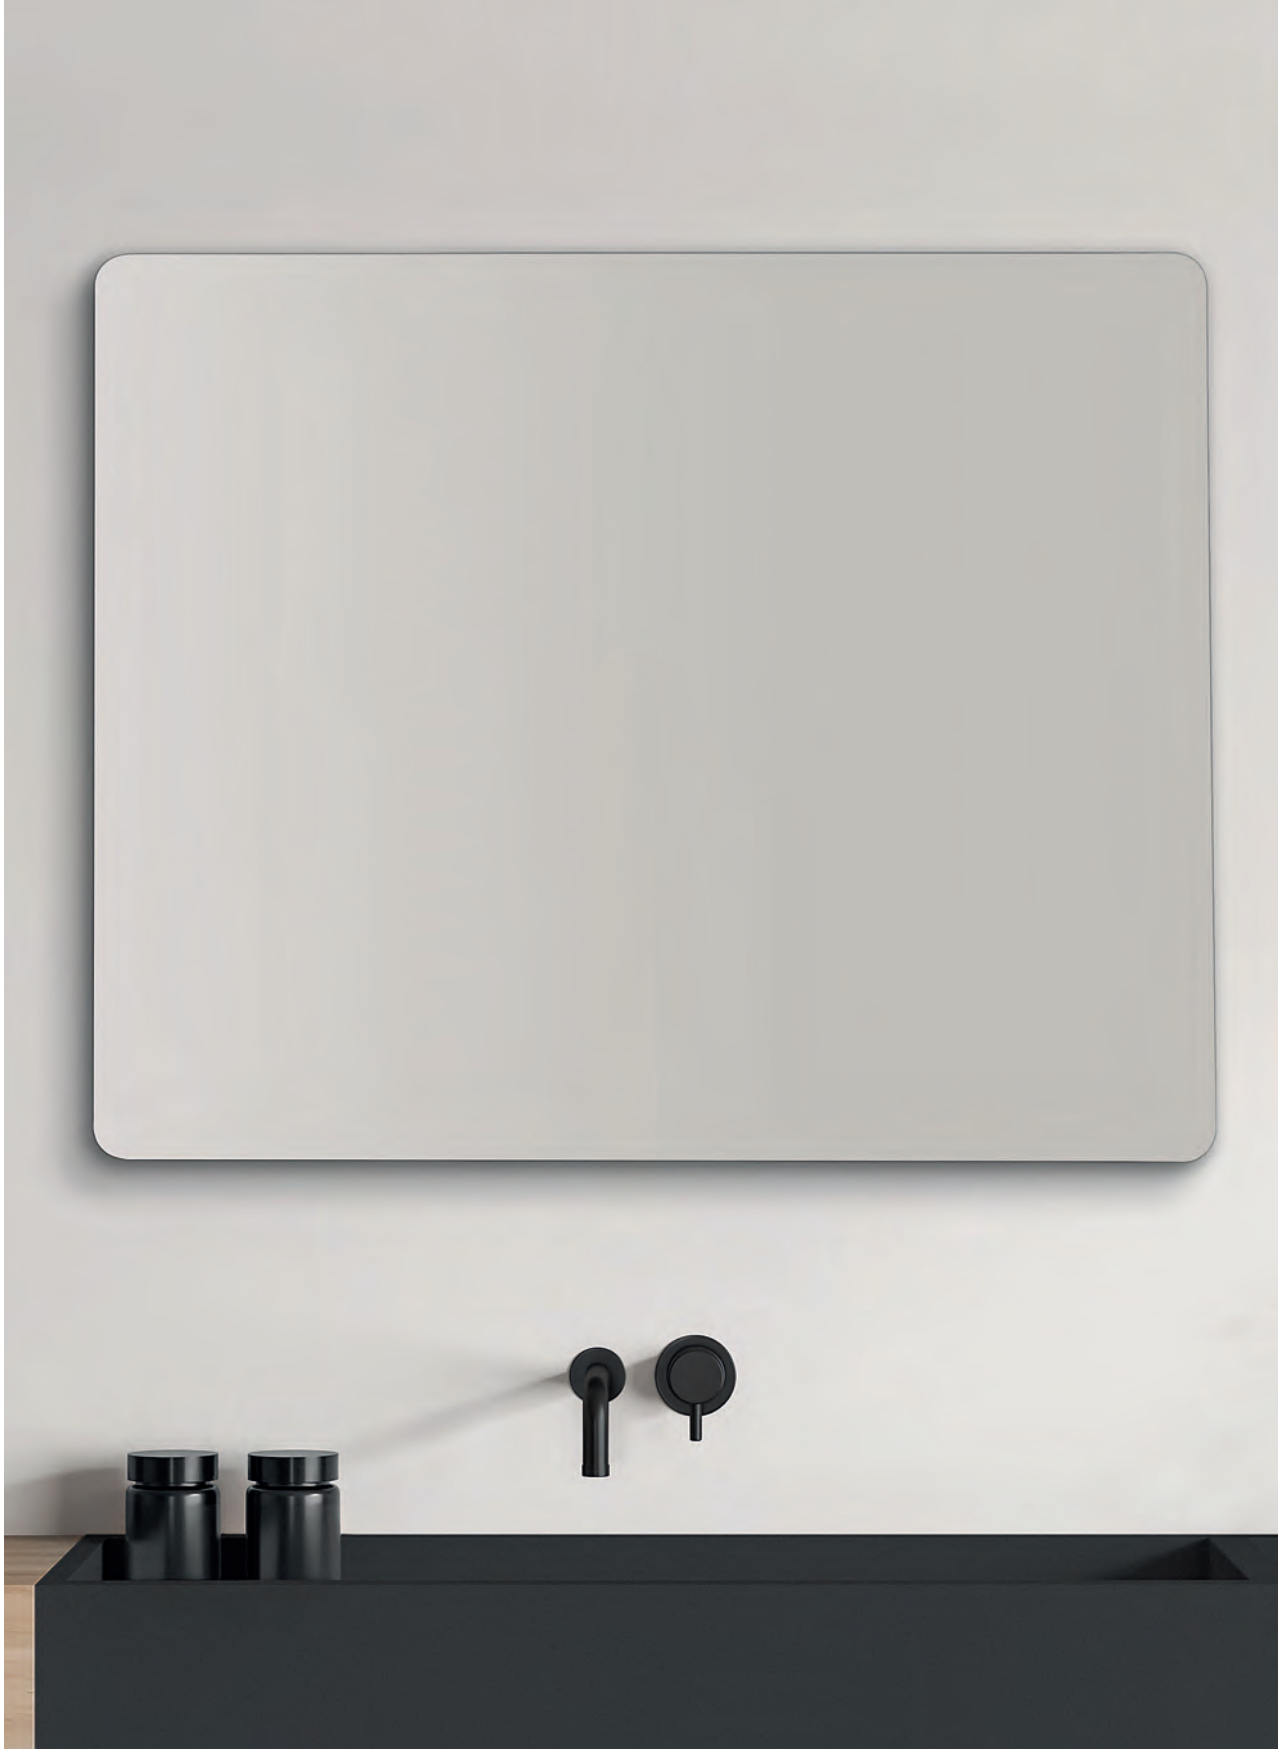

B-955

Ref. 67762

60 x 80 cm H/V

Pulido romo
Blunt polished

Ref. 67779

80 x 100 cm H/V

Pulido romo
Blunt polished

Ref. 67892